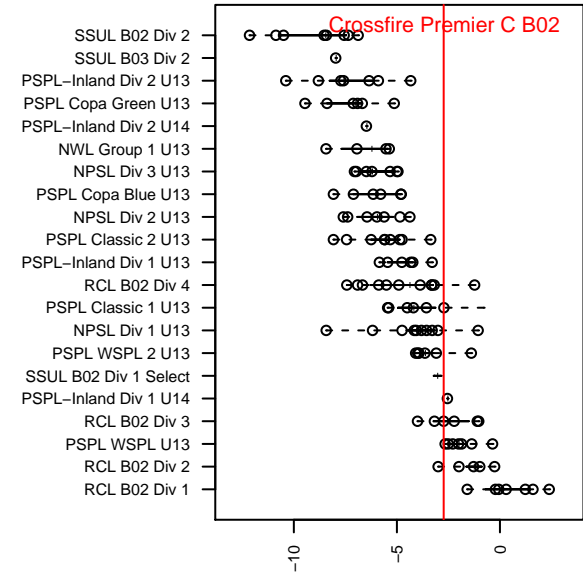

Crossfire Premier C B02

Crossfire Premier SC
 Redmond, WA
 B02 total strength=977
 attack=2.14 defense=1.59
 fall league = RCL B02 Div 3
 spr league = Win RCL B02 Div 3
 notes= Raferty 2013-5

alt names used:
 CROSSFIRE PREMIER B02 – C (WA)
 Crossfire Premier B02 C – Raftery
 CROSSFIRE PREMIER B02 – C (WA)
 Crossfire Premier B02 C
 Crossfire Premier B02 C
 Crossfire Premier B02 C

**attack and defense variance (black dot)
relative to other teams
and top 10 in region**

**attack and defense rating
relative to others at age
and all opponents in last 13 months**

Performance relative to 13 month average