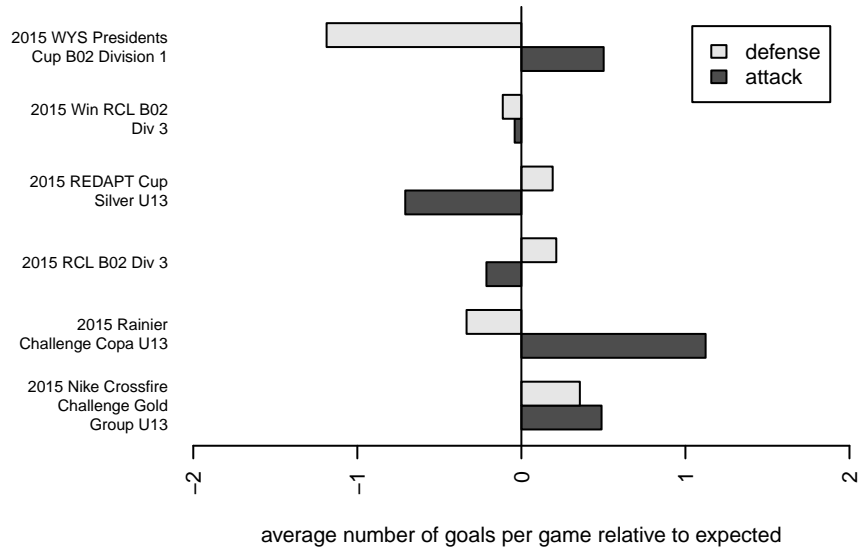

Crossfire Premier C B02

Crossfire Premier SC
 Redmond, WA
 B02 total strength=977
 attack=2.14 defense=1.59
 fall league = RCL B02 Div 3
 spr league = Win RCL B02 Div 3
 notes= Raferty 2013-5

alt names used:
 CROSSFIRE PREMIER B02 – C (WA)
 Crossfire Premier B02 C – Raftery
 CROSSFIRE PREMIER B02 – C (WA)
 Crossfire Premier B02 C
 Crossfire Premier B02 C
 Crossfire Premier B02 C

**attack and defense variance (black dot)
relative to other teams
and top 10 in region**

**attack and defense rating
relative to others at age
and all opponents in last 13 months**

Performance relative to 13 month average