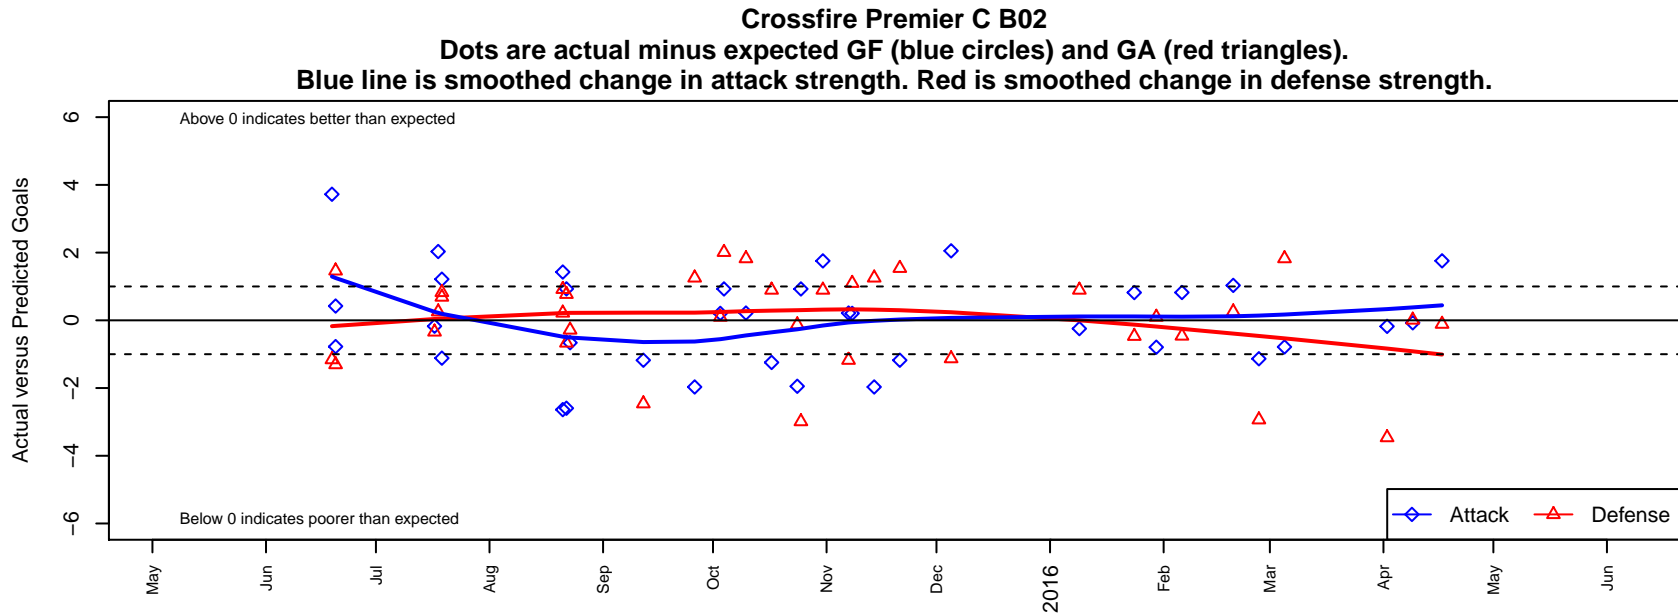

Crossfire Premier C B02

Crossfire Premier SC
 Redmond, WA
 B02 total strength=977
 attack=2.14 defense=1.59
 fall league = RCL B02 Div 3
 spr league = Win RCL B02 Div 3
 notes= Raferty 2013-5

alt names used:
 CROSSFIRE PREMIER B02 – C (WA)
 Crossfire Premier B02 C – Raftery
 CROSSFIRE PREMIER B02 – C (WA)
 Crossfire Premier B02 C
 Crossfire Premier B02 C
 Crossfire Premier B02 C

**attack and defense variance (black dot)
relative to other teams
and top 10 in region**

**attack and defense rating
relative to others at age
and all opponents in last 13 months**

Performance relative to 13 month average